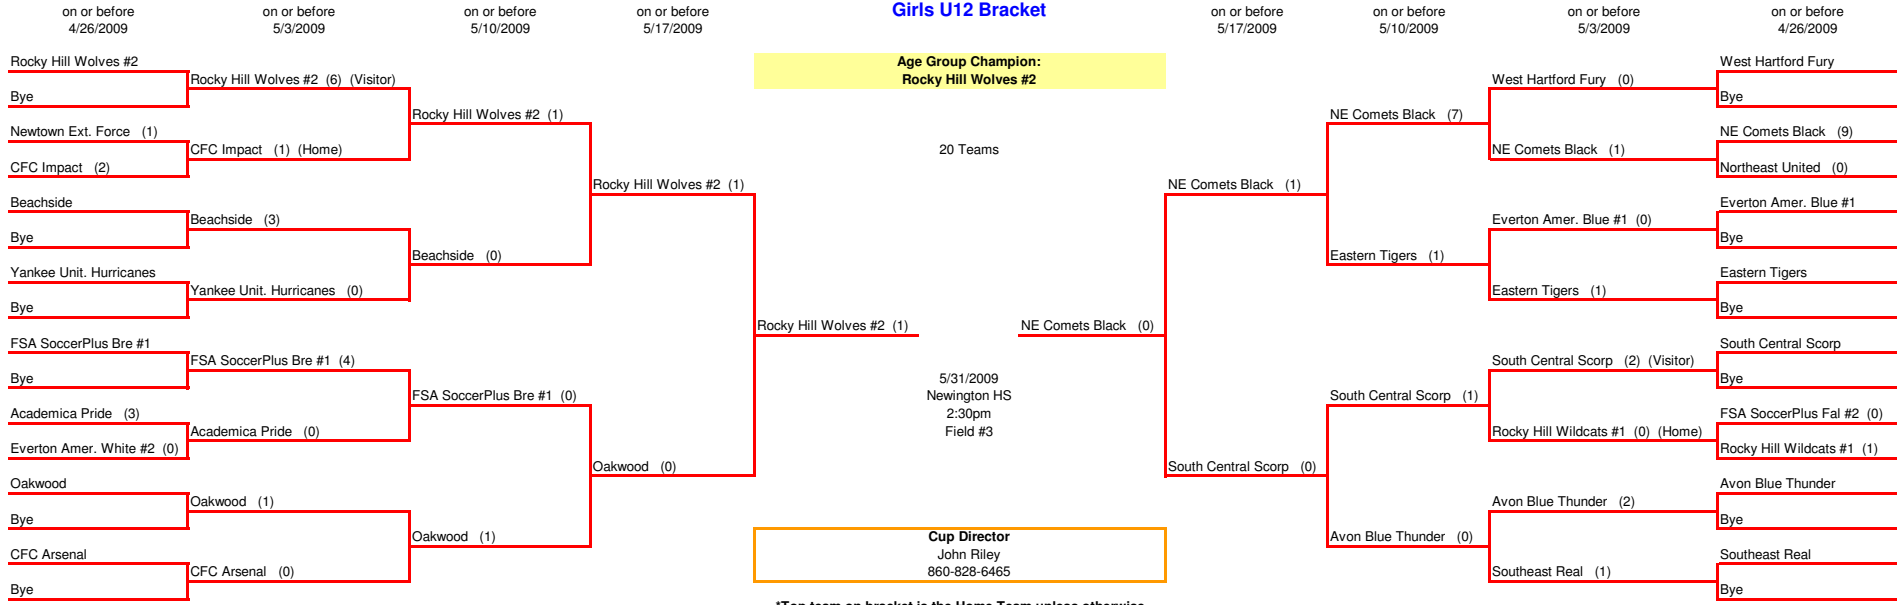

**CJSA Spring 2009 State
Girls U12 Bracket**

Rocky Hill Wolves #2
Bye
Newtown Ext. Force (1)
CFC Impact (2)
Beachside
Bye
Yankee Unit. Hurricanes
Bye
FSA SoccerPlus Bre #1
Bye
Academica Pride (3)
Everton Amer. White #2 (0)
Oakwood
Bye
CFC Arsenal
Bye

Rocky Hill Wolves #2 (6) (Visitor)
CFC Impact (1) (Home)
Beachside (3)
Yankee Unit. Hurricanes (0)
FSA SoccerPlus Bre #1 (4)
Academica Pride (0)
Oakwood (1)
CFC Arsenal (0)

Rocky Hill Wolves #2 (1)
Beachside (0)
Yankee Unit. Hurricanes (0)
FSA SoccerPlus Bre #1 (0)
Academica Pride (0)
Oakwood (1)

Rocky Hill Wolves #2 (1)
Rocky Hill Wolves #2 (1)
Oakwood (0)
Oakwood (1)

Rocky Hill Wolves #2 (1)
NE Comets Black (0)

NE Comets Black (1)
South Central Scorp (0)

NE Comets Black (7)
Eastern Tigers (1)
South Central Scorp (1)
Avon Blue Thunder (0)